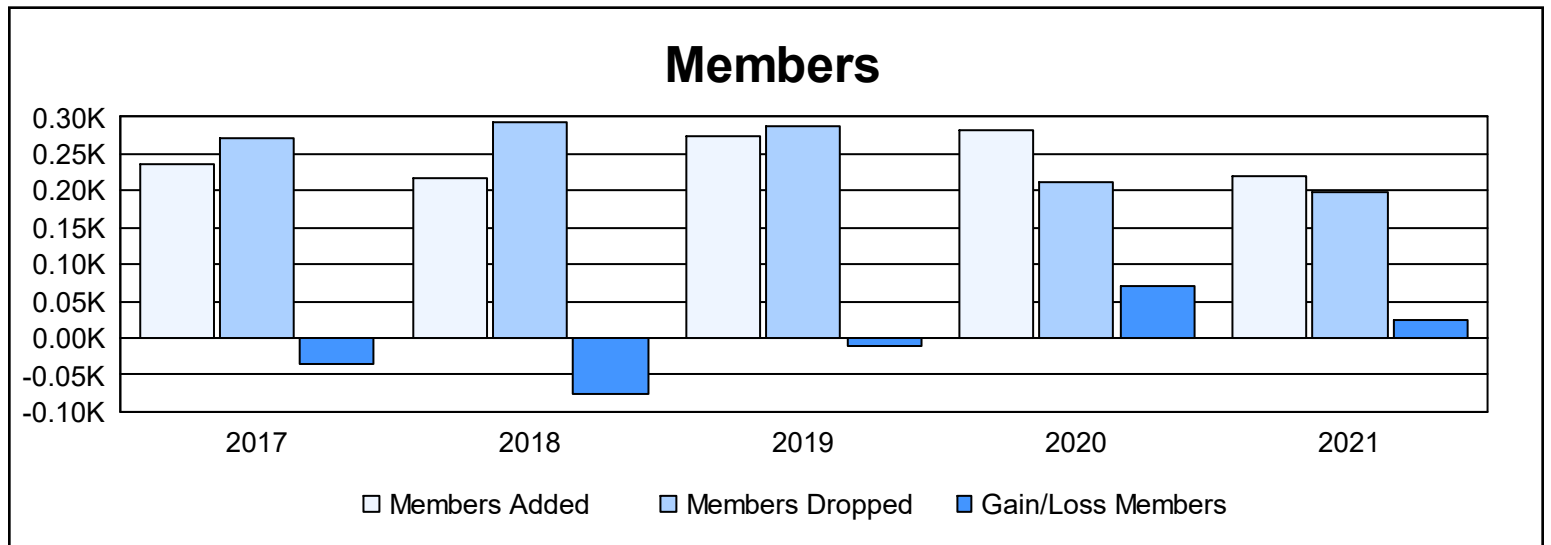

Year	New Clubs	Dropped Clubs	Gain/ Loss Clubs	New Members	Charter Members	Reinstate Members	Transfer Members	Total Member Added	Total Members Dropped	Gain/ Loss Members
2016-2017	0	2	-2	221	6	10	0	237	271	-34
2017-2018	0	1	-1	184	0	33	0	217	293	-76
2018-2019	1	2	-1	222	39	14	0	275	287	-12
2019-2020	1	2	-1	248	31	3	0	282	212	70
2020-2021	0	0	0	214	2	3	2	221	197	24
<b>Average</b>	<b>0</b>	<b>1</b>	<b>-1</b>	<b>218</b>	<b>16</b>	<b>13</b>	<b>0</b>	<b>246</b>	<b>252</b>	<b>-6</b>

### Membership Composition June 2021 Cumulative