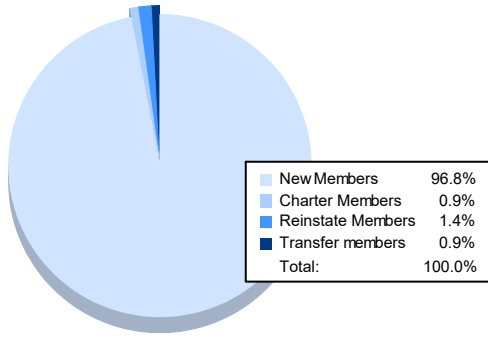

Year	New Clubs	Dropped Clubs	Gain/ Loss Clubs	New Members	Charter Members	Reinstate Members	Transfer Members	Total Member Added	Total Members Dropped	Gain/ Loss Members
2016-2017	0	2	-2	221	6	10	0	237	271	-34
2017-2018	0	1	-1	184	0	33	0	217	293	-76
2018-2019	1	2	-1	222	39	14	0	275	287	-12
2019-2020	1	2	-1	248	31	3	0	282	212	70
2020-2021	0	0	0	214	2	3	2	221	197	24
<b>Average</b>	<b>0</b>	<b>1</b>	<b>-1</b>	<b>218</b>	<b>16</b>	<b>13</b>	<b>0</b>	<b>246</b>	<b>252</b>	<b>-6</b>

### Membership Composition June 2021 Cumulative