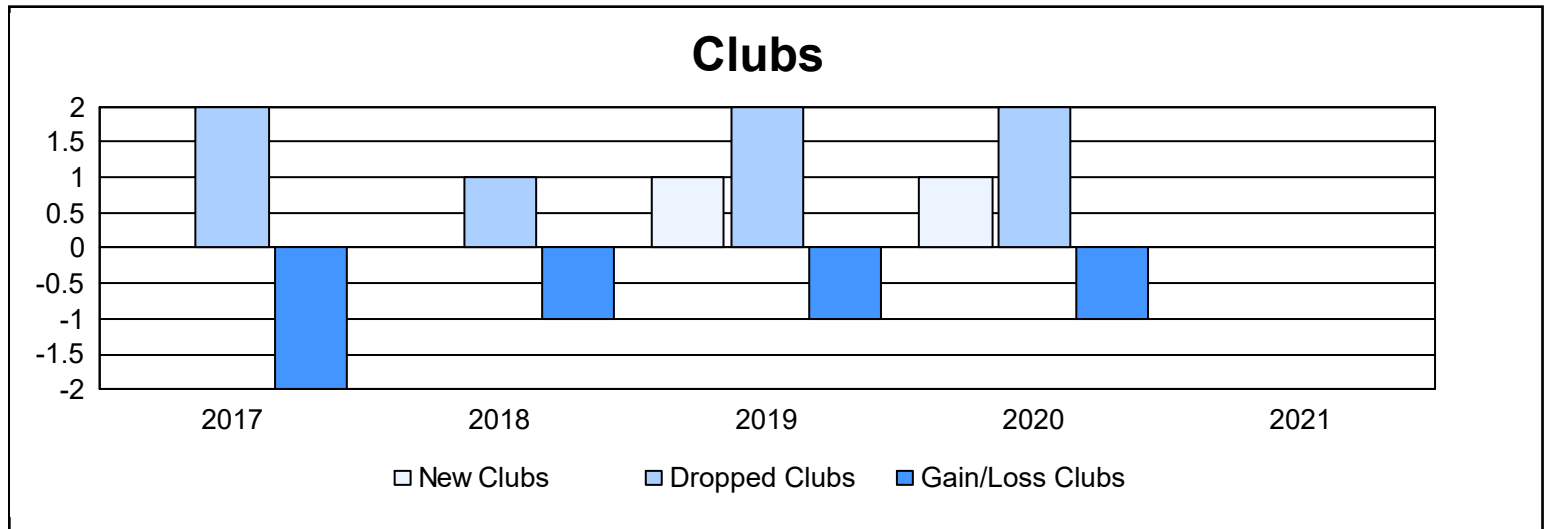

Year	New Clubs	Dropped Clubs	Gain/ Loss Clubs	New Members	Charter Members	Reinstate Members	Transfer Members	Total Member Added	Total Members Dropped	Gain/ Loss Members
2016-2017	0	2	-2	221	6	10	0	237	271	-34
2017-2018	0	1	-1	184	0	33	0	217	293	-76
2018-2019	1	2	-1	222	39	14	0	275	287	-12
2019-2020	1	2	-1	248	31	3	0	282	212	70
2020-2021	0	0	0	214	2	3	2	221	197	24
<b>Average</b>	<b>0</b>	<b>1</b>	<b>-1</b>	<b>218</b>	<b>16</b>	<b>13</b>	<b>0</b>	<b>246</b>	<b>252</b>	<b>-6</b>

### Membership Composition June 2021 Cumulative